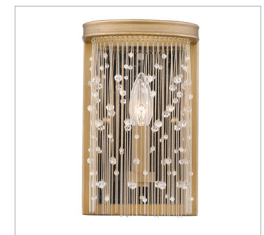

JOB NAME _____

JOB TYPE _____

COMMENTS _____

MARILYN CRY

1771-5 PG-CRY

UPC: 844375046191

5 Light Chandelier

The design of the Marilyn collection is evocative of the glamour and romance of the 1920s. Shimmering gold chains dangle dramatically suspending beads of crystals or pearls. The gold strands create the illusion of full drum shades, shielding slender arms and elegant candelabras. This glamorous design creates a look of timeless elegance that works beautifully in eclectic environments. The Peruvian Gold finish complements a variety of interiors. This 5-light chandelier creates a stylish focal point and is comfortably sized for intimate dining and living areas.

Fixture Finish:	Peruvian Gold	
Glass/Shade Finish:	Crystal Strands	
Materials:	Steel	Crystal
Fixture Width:	25"	63.5cm
Fixture Height:	12.625"	32.07cm
Fixture Extension		
Glass Diameter:		
Glass Height:		
Canopy Backplate Dimensions:	5.125"Dia x 1"E	13.02cmDia x 2.54cmE
Chain:	6'	1.83
Rod:	NA	NA
Wire:	10'	3.048m
Bulb Type:	Incandescent, Type B	Bulbs Not Included
Wattage:	5 x 60W(C)	
Voltage:	120	
Install Position:		
Approved Location:	Dry Location	

Also Available

1771-5 PG-PRL

1771-LP PG-CRY

1771-WSC PG-CRY